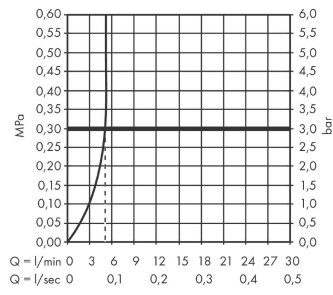

Logis

Single lever basin mixer 100 with pop-up waste set

Surface: **Chrome** Article Number: **71100000**

Description

product features

- consists of: single lever basin mixer, waste set
- ComfortZone 100
- projection: 108 mm
- spout height: 93 mm
- spray type: normal spray
- maximum flow rate at 3 bar: 5 l/min
- ceramic cartridge
- temperature limitation adjustable
- suitable for continuous flow water heaters
- pop-up waste set G 1¼
- material waste set: synthetic
- connection type: G ¾ connections
- connection dimension: DN15

Technology

Product image

Scale drawing

Logis

Single lever basin mixer 100 with pop-up waste set

Surface: **Chrome** Article Number: **71100000**

Flowchart

Logis
Single lever basin mixer 100 with pop-up waste set
 Surface: **Chrome** Article Number: **71100000**