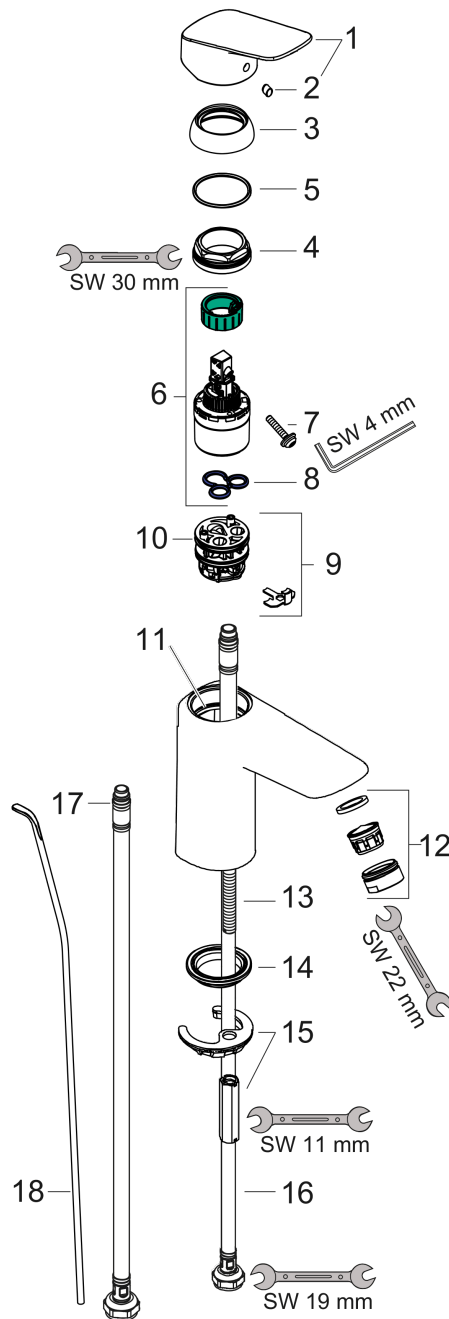

Logis

Single lever basin mixer 100 with pop-up waste set

Surface: **Chrome** Article Number: **71100000**

Description

product features

- consists of: single lever basin mixer, waste set
- ComfortZone 100
- projection: 108 mm
- spout height: 93 mm
- spray type: normal spray
- maximum flow rate at 3 bar: 5 l/min
- ceramic cartridge
- temperature limitation adjustable
- suitable for continuous flow water heaters
- pop-up waste set G 1¼
- material waste set: synthetic
- connection type: G ¾ connections
- connection dimension: DN15

Technology

Product image

Scale drawing

Logis

Single lever basin mixer 100 with pop-up waste set

Surface: **Chrome** Article Number: **71100000**

Flowchart

Logis
Single lever basin mixer 100 with pop-up waste set
 Surface: **Chrome** Article Number: **71100000**

Exploded Drawing

Year of production: >05/17

Logis**Single lever basin mixer 100 with pop-up waste set**Surface: **Chrome** Article Number: **71100000****Spare part list**

Year of production: >05/17

Pos.	Description	Article Number	Price	PU
1	handle	92224000	€ 45,82	1
2	screw cover	96338000	€ 3,33	1
3	flange	97406000	€ 18,80	1
4	nut	97209000	€ 14,28	1
5	O-Ring 32x2	98193000	€ 3,33	1
6	cartridge, assy	92730000	€ 58,67	1
7	locking screw for handle	95140000	€ 5,36	1
8	seal	95008000	€ 8,69	1
9	adapter for cartridge	98750000	€ 11,66	1
10	O-Ring 30x2	98186000	€ 3,33	1
11	O-ring 35x2	92604000	€ 5,36	1
12	aerator M24x1 (5 l/min)	92372000	€ 18,80	1
13	screw M8 x 68	97736000	€ 5,36	1
14	seal Ø 42	98722000	€ 5,36	1
15	fixing set	96016000	€ 28,92	1
16	connection hose 450 mm M8x0,75 G3/8	97206000	€ 28,92	1
17	O-ring 6,6x1,6	93019000	€ 3,33	1
18	pull rod	96657000	€ 11,66	1
a	pop up waste	92168000	€ 36,89	1