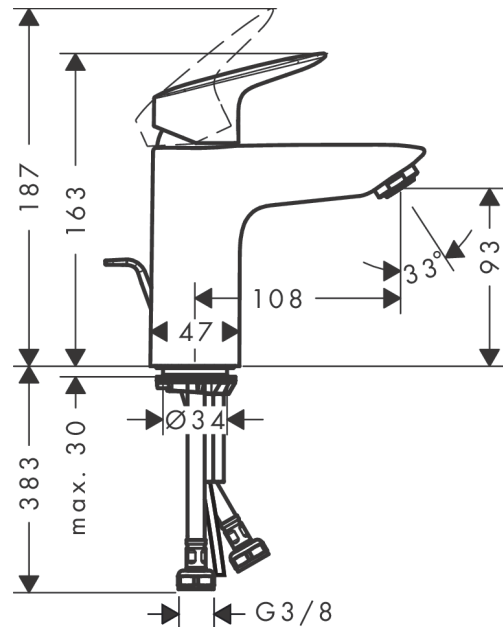

Logis

Single lever basin mixer 100 with pop-up waste set

Surface: **Chrome** Article Number: **71100000**

Description

product features

- consists of: single lever basin mixer, waste set
- ComfortZone 100
- projection: 108 mm
- spout height: 93 mm
- spray type: normal spray
- maximum flow rate at 3 bar: 5 l/min
- ceramic cartridge
- temperature limitation adjustable
- suitable for continuous flow water heaters
- pop-up waste set G 1¼
- material waste set: synthetic
- connection type: G ¾ connections
- connection dimension: DN15

Technology

Product image

Scale drawing

Logis

Single lever basin mixer 100 with pop-up waste set

Surface: **Chrome** Article Number: **71100000**

Flowchart

Logis
Single lever basin mixer 100 with pop-up waste set
 Surface: **Chrome** Article Number: **71100000**

Exploded Drawing

Year of production: >05/17

Logis**Single lever basin mixer 100 with pop-up waste set**Surface: **Chrome** Article Number: **71100000****Spare part list**

Year of production: >05/17

Pos.	Description	Article Number	Price	PU
1	handle	92224000	€ 45,82	1
2	screw cover	96338000	€ 3,33	1
3	flange	97406000	€ 18,80	1
4	nut	97209000	€ 14,28	1
5	O-Ring 32x2	98193000	€ 3,33	1
6	cartridge, assy	92730000	€ 58,67	1
7	locking screw for handle	95140000	€ 5,36	1
8	seal	95008000	€ 8,69	1
9	adapter for cartridge	98750000	€ 11,66	1
10	O-Ring 30x2	98186000	€ 3,33	1
11	O-ring 35x2	92604000	€ 5,36	1
12	aerator M24x1 (5 l/min)	92372000	€ 18,80	1
13	screw M8 x 68	97736000	€ 5,36	1
14	seal Ø 42	98722000	€ 5,36	1
15	fixing set	96016000	€ 28,92	1
16	connection hose 450 mm M8x0,75 G3/8	97206000	€ 28,92	1
17	O-ring 6,6x1,6	93019000	€ 3,33	1
18	pull rod	96657000	€ 11,66	1
a	pop up waste	92168000	€ 36,89	1